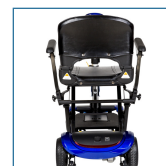

ZooMe Auto-Flex Folding Travel Scooter

HCPCS:

FIGURE A

FIGURE B

FIGURE C

FIGURE D

FIGURE E

FIGURE F

FIGURE G

FIGURE H

- Fully electronic folding and unfolding in 15 seconds or less with a wireless key fob
- Aluminum alloy frame is lightweight for superior portability
- Airline safe lithium battery
- High-gloss shrouds for a protective finish
- Easy throttle control
- Delta tiller for users with limited dexterity
- Auto-folding seat with padded, adjustable armrests
- Flat-free, non-marking tires for worry-free travel
- Easy-to-adjust tiller places the scooter's controls in the ideal position
- Secondary manual-release levers and toggle switch for folding and unfolding
- Front and rear reflectors
- 2 ignition keys and 1 key fob included
- Anti-tip wheels for additional safety

PRODUCTS

Description

FLEX-AUTO	ZooMe Flex Auto Folding Scooter, Blue
-----------	---------------------------------------

SPECIFICATIONS

Description

Anti-Tip Wheels	2" x .5"
Base Weight	55 lbs.
Batteries (pair)	25.9V x 10AH Lithium
Battery Charger	2A Offboard
Battery Weight (pair)	5 lbs.
Brakes	Electromagnetic
Climbing Angle	6°
Controller	PG S Drive 45A
Estimated Range	13 miles
Freewheel Mode	Yes
Front Wheels	6" x 1.5"
Ground Clearance	1.6"
Heaviest Piece Weight	55 lbs.
Motor	24V x 120W
Overall Dimensions	37" (L) x 17" (W) x 32.5" (H)
Overall Dimensions Folded	17" (L) x 17" (W) x 23.5" (H)
Rear Wheels	7" x 2.35"
Seat Dimensions	16" (W) x 14" (D)