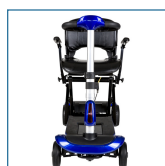

ZooMe Auto-Flex Folding Travel Scooter

HCPCS:

FIGURE A

FIGURE B

FIGURE C

FIGURE D

FIGURE E

FIGURE F

FIGURE G

FIGURE H

- Fully electronic folding and unfolding in 15 seconds or less with a wireless key fob
- Aluminum alloy frame is lightweight for superior portability
- Airline safe lithium battery
- High-gloss shrouds for a protective finish
- Easy throttle control
- Delta tiller for users with limited dexterity
- Auto-folding seat with padded, adjustable armrests
- Flat-free, non-marking tires for worry-free travel
- Easy-to-adjust tiller places the scooter's controls in the ideal position
- Secondary manual-release levers and toggle switch for folding and unfolding
- Front and rear reflectors
- 2 ignition keys and 1 key fob included
- Anti-tip wheels for additional safety

PRODUCTS

Description

FLEX-AUTO	ZooMe Flex Auto Folding Scooter, Blue
-----------	---------------------------------------

SPECIFICATIONS

Description

Anti-Tip Wheels	2" x .5"
Base Weight	55 lbs.
Batteries (pair)	25.9V x 10AH Lithium
Battery Charger	2A Offboard
Battery Weight (pair)	5 lbs.
Brakes	Electromagnetic
Climbing Angle	6°
Controller	PG S Drive 45A
Estimated Range	13 miles
Freewheel Mode	Yes
Front Wheels	6" x 1.5"
Ground Clearance	1.6"
Heaviest Piece Weight	55 lbs.
Motor	24V x 120W
Overall Dimensions	37" (L) x 17" (W) x 32.5" (H)
Overall Dimensions Folded	17" (L) x 17" (W) x 23.5" (H)
Rear Wheels	7" x 2.35"
Seat Dimensions	16" (W) x 14" (D)